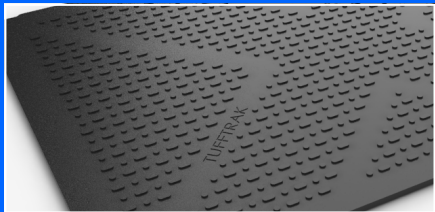

TuffTrak®

Heavy Duty Road Mat
The fast and safe way forward

- Fast to install heavy duty road mat
- Temporary roadways, heavy duty working areas
- Avoid health and safety issues
- Avoid property, heritage and environmental damage
- Prevent bogged down vehicles
- Ideal for construction, civil engineering, utilities and infrastructure maintenance, bio / agri sites and military sites
- Designed and manufactured in the UK and Europe

TuffTrak® are available for worldwide sale and hire through our official distributors and agents - please contact us for further details.

Unit 11, M11 Business Link, Parsonage Lane, Stansted, Essex, CM24 8GF
Tel: 08456 435 388 Fax: 08456 439 734
email: sales@zigmagroundsolutions.com
www.zigmagroundsolutions.com

TuffTrak®

Heavy Duty Road Mat
The fast and safe way forward